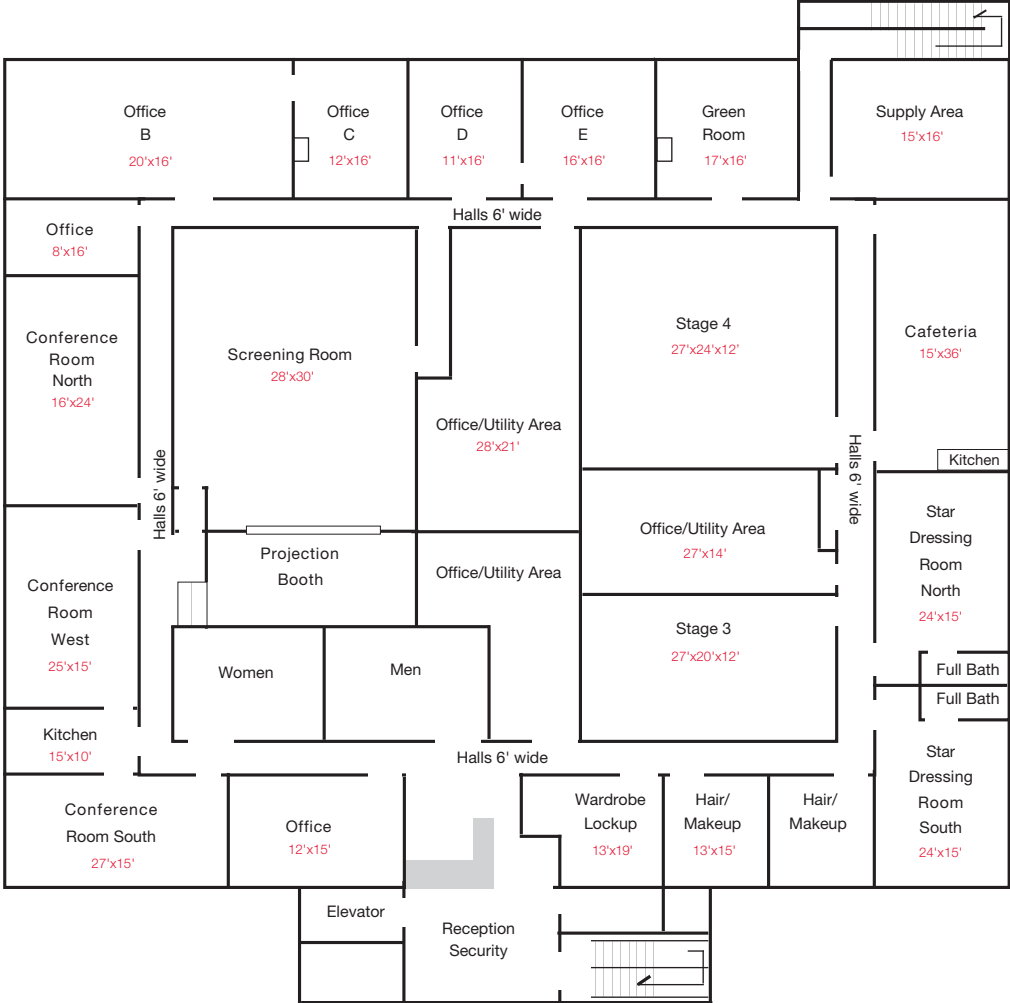

# FLOOR PLANS

## Production Support Stages 5 & 7

All rooms are furnished and have locks. Audio & Video feed from stage is available to each room.