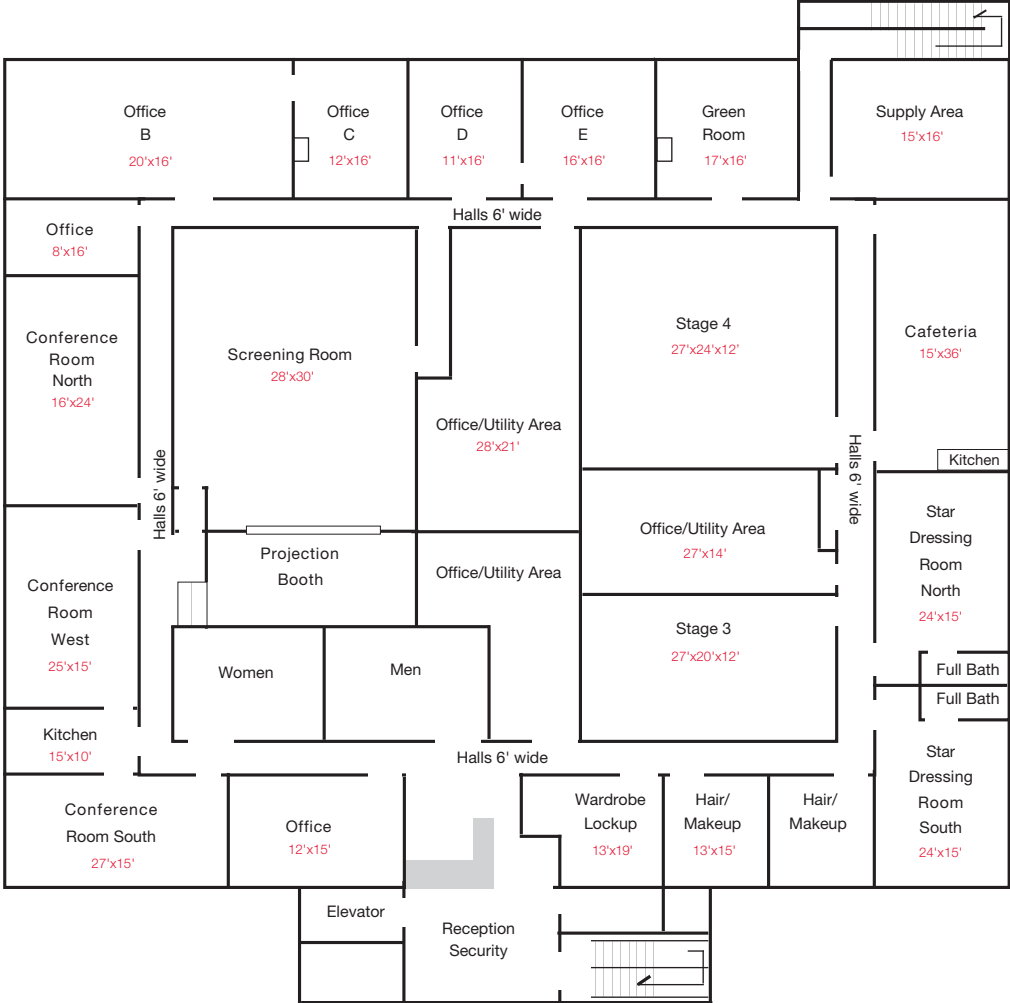

FLOOR PLANS

Production Support Stages 5 & 7

All rooms are furnished and have locks. Audio & Video feed from stage is available to each room.